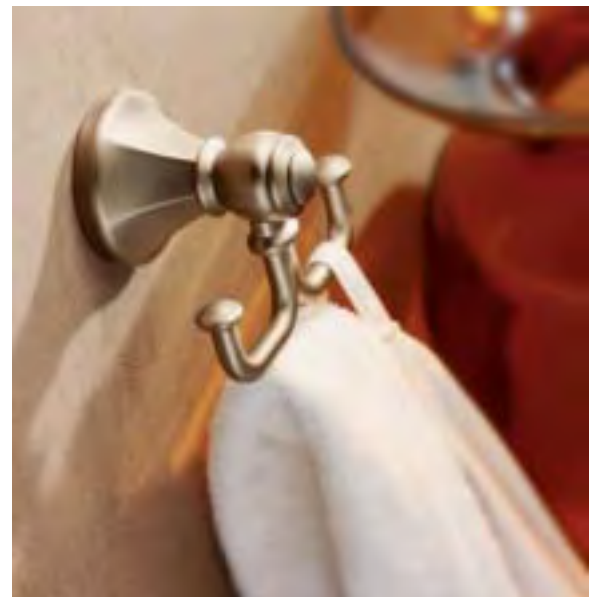

With brass tubing and trip lever / 90480

Bidet

T5250*

* Rough-in valve required. Please see Moen Price Catalog for available rough-in valve model numbers.

Vestige double robe hook / YB5603BN

Vestige accessories

Available in faucet-matching finishes.

Double robe hook / YB5603

Tank lever / YB5601

Pivoting paper holder / YB5608

**18" Towel bar / YB5618
24" Towel bar / YB5624**

24" Double towel bar / YB5622

Towel ring / YB5686