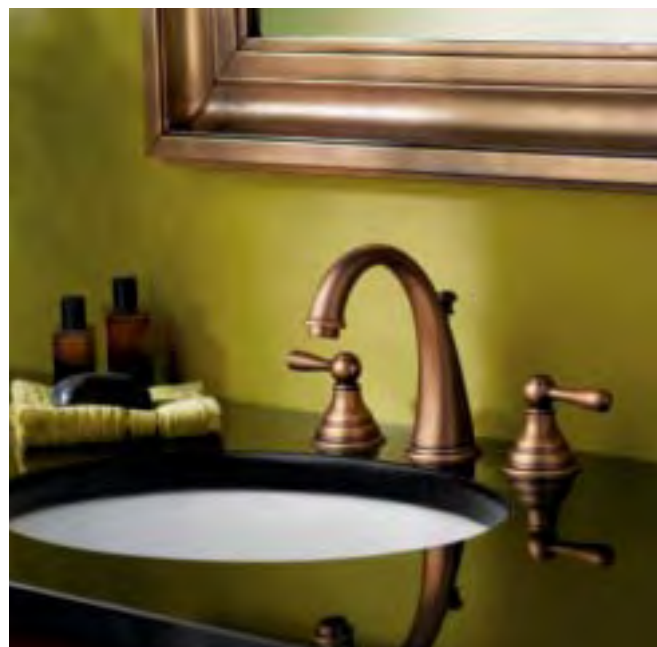

Not available in Antique Nickel or Wrought Iron

Roman tub faucets

T910*

With built-in diverter / T912*

High arc / T920*

High arc with built-in diverter / T922*

Kingsley high arc widespread lavatory faucet / T6125AZ*†