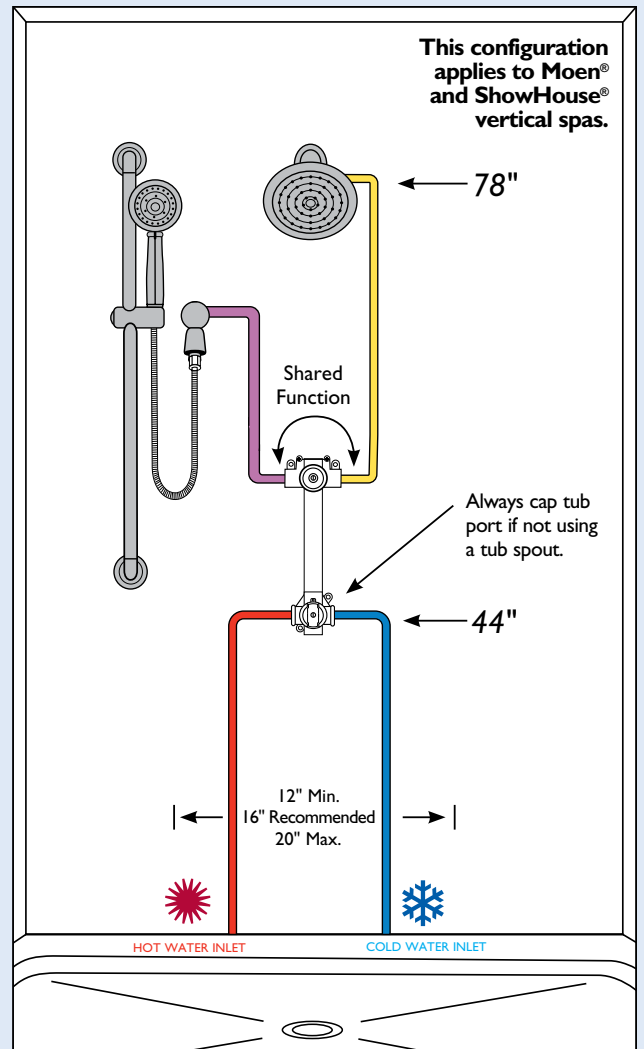

One-Wall Posi-Temp® with 3-function diverter valve

All vertical dimensions (*italicized*) measured from floor. Dimensions listed are suggested.

*Minimum of 40 psi recommended for both the Moentrol and Posi-Temp configurations.

M•PACT®

All vertical spa components are based on the M•PACT® common valve system.

© 2009 Moen Incorporated. All rights reserved.
MF3121 30M-6/09-GL