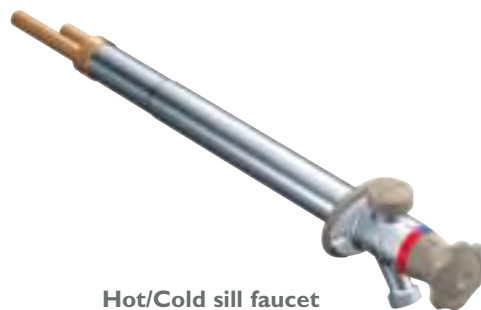

Hot/Cold sill faucet
6" / HC400506
8" / HC400508
10" / HC400510
12" / HC400512