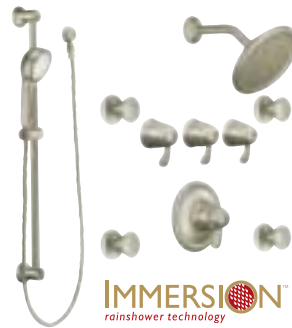

ExactTemp 3/4" Thermostatic rainshower showerhead, hand shower, four body sprays