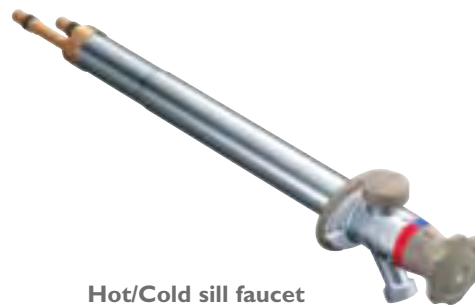

Hot/Cold sill faucet
6" / HC400506PX
8" / HC400508PX
10" / HC400510PX
12" / HC400512PX