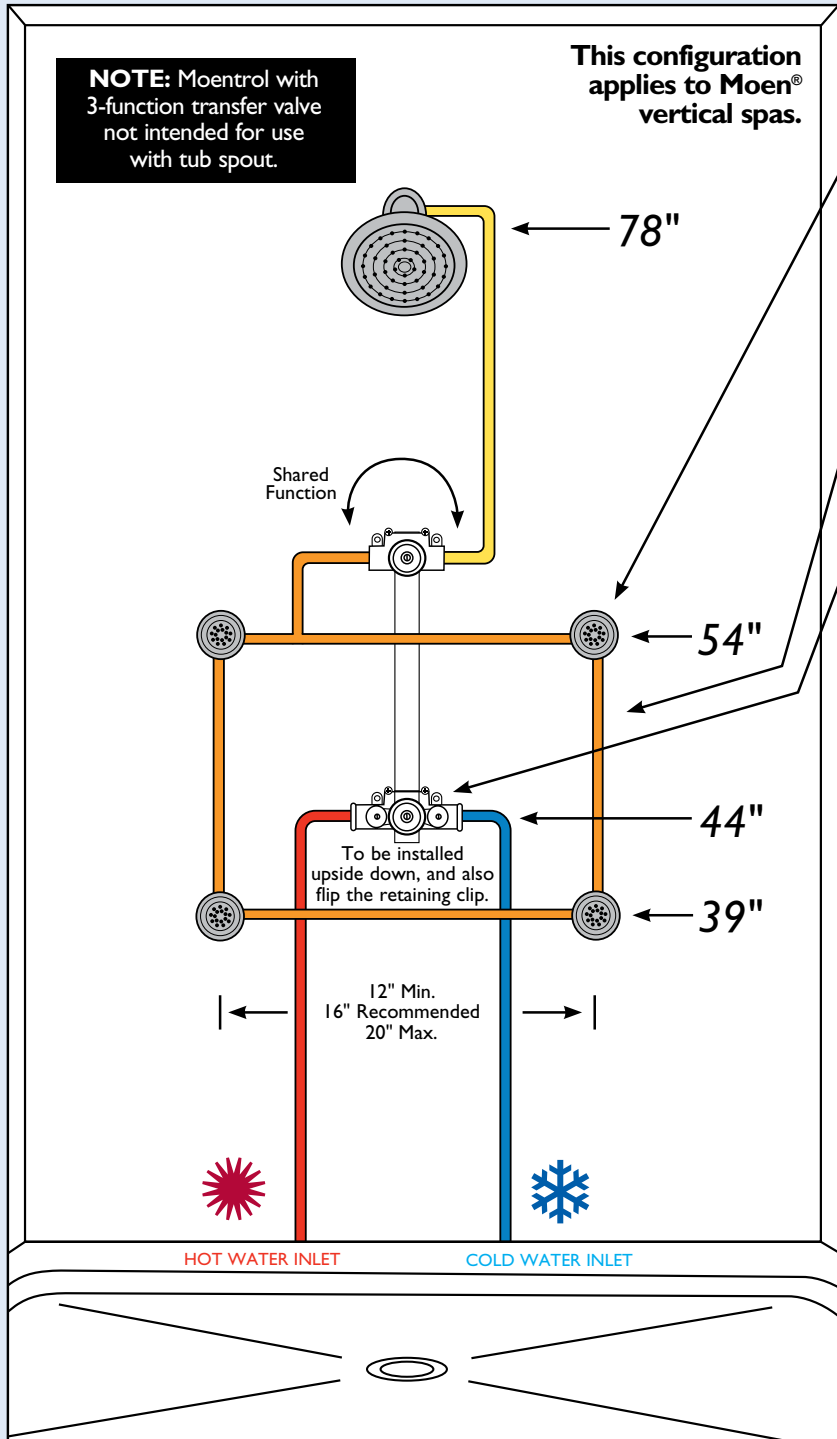

One-Wall Moentrol® with 3-function diverter valve

BODY SPRAYS:

Thread the body sprays onto a 1/2" NPT supply pipe. Pipe should protrude 1/2" – 5/8" from the wall.

A pressure-balancing loop must always be used with body sprays to allow for equal supply of water to each spray.

Always cap the shower port when using the Moentrol® valve in a vertical spa configuration.